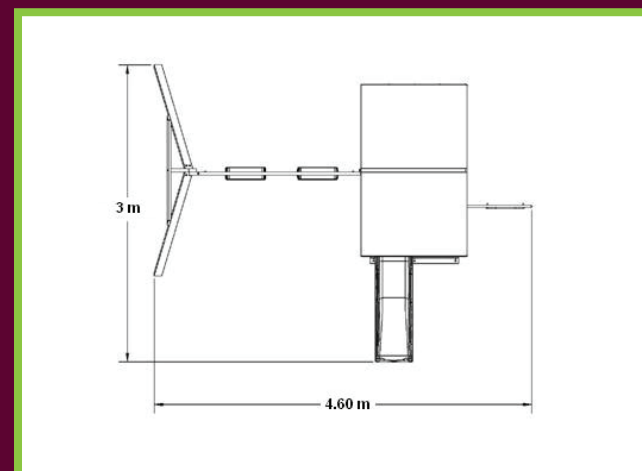

Age Range - 3-10 yrs

Recommended Safety Area - 1.8m

Deck Size: W - 0.86m D - 1m H - 1.2m

Box Sizes & Weights				
Total Cube Size	L	D	H	W
	240.00	58.00	25.00	95.00
Box 1	L	D	H	W
	240.00	58.00	25.00	95.00

Selwood Products Limited